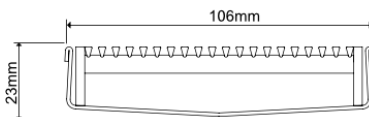

**Grate Style** AR

**Category** Made-to-Length

**Channel Material** Stainless Steel

**Steel Grade** 316

**Made to Length** minimum order charge of 800mm applies

### SPECIFICATIONS + DIMENSIONS

<b>Channel Width</b>	106mm
<b>Channel Depth</b>	23mm
<b>Length(s)</b>	As Required
<b>Outlet Size</b>	DN40, DN50, DN65, DN80, DN100

Grates longer than 1500mm supplied in sections. Tile Inserts longer than 1200mm supplied in sections. Channels over 3000mm supplied in sections with joiner. +/-2mm tolerance on dimensions.