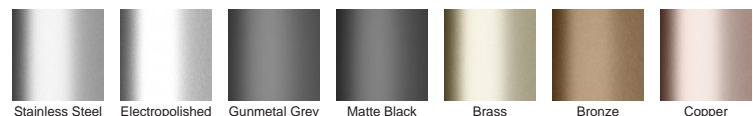

## Linear Drain

The 100AR is the original premium architectural grate featuring a 2mm wire/2.5mm gap.

Manufactured from 316 marine grade stainless steel this drainage is made to specified length with specified outlet position

**Grate Style** AR

**Category** Made-to-Length

**Channel Material** Stainless Steel

**Steel Grade** 316

**Made to Length** minimum order charge of 800mm applies

### STORMTECH COLOUR FINISHES

Electroplate finishes subject to natural variation with time and local environment. Factors such as pools/surf beaches may require electropolishing. Contact us for suitability.