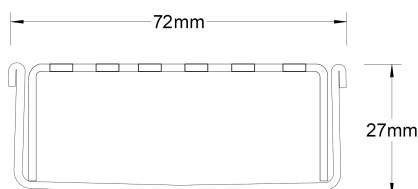

Stormtech Modular Kits are supplied with grate and oversized channel to be cut down on site. One piece channel comes with pre punched spigot with outlet extender (kits up to 2000mm long). Oversized channel enables choice of outlet positions: centre, end or wherever preferred. Kits over 2000mm long and kits requiring multiple outlets are supplied with outlet on joiner plate. All kits are supplied with 2x clip-on end caps.

**Refer to AS3500 for outlet pipe sizes specific to your installation. (Grate/Channel Lengths Provided) 900mm/...**

**Code** 65PSi25

**Range** 65

**Grate Style** PS

**Category** Modular Kits

**Channel Material** Stainless Steel

**Steel Grade** 316

Grates longer than 1500mm supplied in sections. Tile Inserts longer than 1200mm supplied in sections. Channels over 3000mm supplied in sections with joiner. +/-2mm tolerance on dimensions.

### SPECIFICATIONS + DIMENSIONS

<b>Channel Width</b>	72mm
<b>Channel Depth</b>	27mm
<b>Length(s)</b>	900mm 1000mm 1200mm 1500mm 1800mm 1900mm 2000mm
<b>Outlet Size</b>	DN50