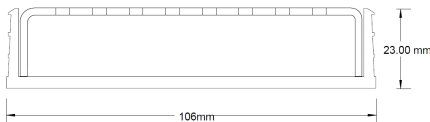

### SPECIFICATIONS + DIMENSIONS

<b>Channel Width</b>	106mm
<b>Channel Depth</b>	23mm
<b>Length(s)</b>	900mm 1000mm 1200mm 1500mm 1800mm 1900mm 2000mm 2100mm 2200mm 2400mm 2500mm 2700mm 3000mm
<b>Outlet Size</b>	DN80, DN100