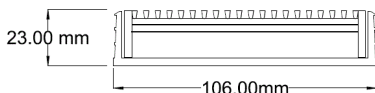

Kits longer than 3000mm are available on request.

Black uPVC channel only suitable for Internal use only

**Code** 100PSGALLBL20

**Range** 100

**Grate Style** PS

**Category** Modular Kits

**Channel Material** uPVC

**Steel Grade** 316

Grates longer than 1500mm supplied in sections. Tile Inserts longer than 1200mm supplied in sections. Channels over 3000mm supplied in sections with joiner. +/-2mm tolerance on dimensions.

### SPECIFICATIONS + DIMENSIONS

|                      |  |
|----------------------|--|
| <b>Channel Width</b> | 106mm  |
| <b>Channel Depth</b> | 23mm   |
| <b>Length(s)</b>     | 900mm 1000mm 1200mm 1500mm<br>1800mm 2000mm 2200mm 2400mm<br>2700mm 3000mm |
| <b>Outlet Size</b>   | DN40, DN50, DN80, DN100  |