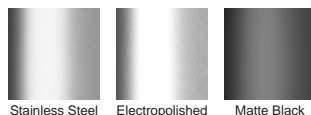

### STORMTECH COLOUR FINISHES

Electroplate finishes subject to natural variation with time and local environment. Factors such as pools/surf beaches may require electropolishing. Contact us for suitability.