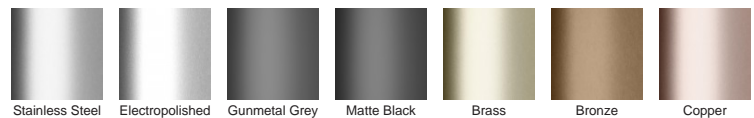

**Code** 100PPSG20

**Range** 100

**Grate Style** PPS

**Category** Modular Kits

**Channel Material** uPVC

**Steel Grade** 316

Grates longer than 1500mm supplied in sections. Tile Inserts longer than 1200mm supplied in sections. Channels over 3000mm supplied in sections with joiner. +/-2mm tolerance on dimensions.

### STORMTECH COLOUR FINISHES

Electroplate finishes subject to natural variation with time and local environment. Factors such as pools/surf beaches may require electropolishing. Contact us for suitability.