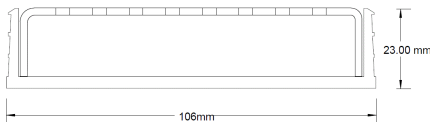

**Code** 100PPSG20

**Range** 100

**Grate Style** PPS

**Category** Modular Kits

**Channel Material** uPVC

**Steel Grade** 316

Grates longer than 1500mm supplied in sections. Tile Inserts longer than 1200mm supplied in sections. Channels over 3000mm supplied in sections with joiner. +/-2mm tolerance on dimensions.

### SPECIFICATIONS + DIMENSIONS

<b>Channel Width</b>	106mm
<b>Channel Depth</b>	23mm
<b>Length(s)</b>	900mm 1000mm 1200mm 1500mm 1800mm 1900mm 2000mm 2100mm 2200mm 2400mm 2500mm 2700mm 3000mm
<b>Outlet Size</b>	DN80, DN100