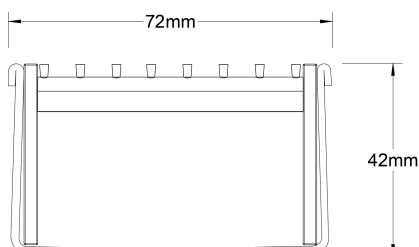

Refer to AS3500 for outlet pipe sizes specific to your installation. (Grate/Channel Lengths Provided) 900mm/1500mm, 1000mm/1500mm, 1200mm/1800mm, 1500mm/2400mm, 1800mm/3000mm, 2000mm/3000mm

**Code** 65TRi40

**Range** 65

**Grate Style** TR

**Category** Modular Kits

**Channel Material** Stainless Steel

**Steel Grade** 316

Grates longer than 1500mm supplied in sections. Tile Inserts longer than 1200mm supplied in sections. Channels over 3000mm supplied in sections with joiner. +/-2mm tolerance on dimensions.

### SPECIFICATIONS + DIMENSIONS

<b>Channel Width</b>	72mm
<b>Channel Depth</b>	42mm
<b>Length(s)</b>	900mm 1000mm 1200mm 1500mm 1800mm 1900mm 2000mm
<b>Outlet Size</b>	DN50