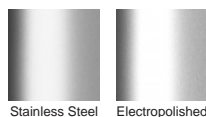

**Range** 65

**Grate Style** TR

**Category** Modular Kits

**Channel Material** Stainless Steel

**Steel Grade** 316

Grates longer than 1500mm supplied in sections. Tile Inserts longer than 1200mm supplied in sections. Channels over 3000mm supplied in sections with joiner. +/-2mm tolerance on dimensions.

### STORMTECH COLOUR FINISHES

Electroplate finishes subject to natural variation with time and local environment. Factors such as pools/surf beaches may require electropolishing. Contact us for suitability.