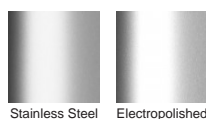

**Range** 65

**Grate Style** TR

**Category** Modular Kits

**Channel Material** Stainless Steel

**Steel Grade** 316

Grates longer than 1500mm supplied in sections. Tile Inserts longer than 1200mm supplied in sections. Channels over 3000mm supplied in sections with joiner. +/-2mm tolerance on dimensions.

### STORMTECH COLOUR FINISHES

Electroplate finishes subject to natural variation with time and local environment. Factors such as pools/surf beaches may require electropolishing. Contact us for suitability.