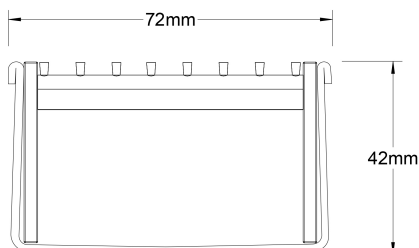

Stormtech Modular Kits are supplied with grate and oversized channel to be cut down on site. One piece channel comes with pre punched spigot with outlet extender (kits up to 2000mm long). Oversized channel enables choice of outlet positions: centre, end or wherever preferred. Kits over 2000mm long and kits requiring multiple outlets are supplied with outlet on joiner plate.

Refer to AS3500 for outlet pipe sizes specific to your installation. (Grate/Channel Lengths Provided) 900mm/1500mm, 1000mm/1500mm, 1200mm/1800mm, 1500mm/2400mm, 1800mm/3000mm, 2000mm/3000mm

**Code** 65TRi40

**Range** 65

**Grate Style** TR

**Category** Modular Kits

**Channel Material** Stainless Steel

**Steel Grade** 316

Grates longer than 1500mm supplied in sections. Tile Inserts longer than 1200mm supplied in sections. Channels over 3000mm supplied in sections with joiner. +/-2mm tolerance on dimensions.

### SPECIFICATIONS + DIMENSIONS

<b>Channel Width</b>	72mm
<b>Channel Depth</b>	42mm
<b>Length(s)</b>	900mm 1000mm 1200mm 1500mm 1800mm 1900mm 2000mm
<b>Outlet Size</b>	DN50