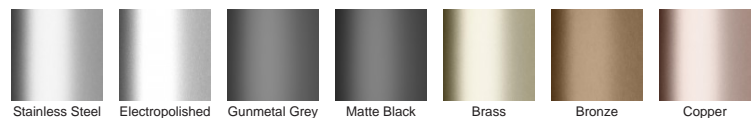

### STORMTECH COLOUR FINISHES

**Electroplate finishes subject to natural variation with time and local environment. Factors such as pools/surf beaches may require electropolishing. Contact us for suitability.**