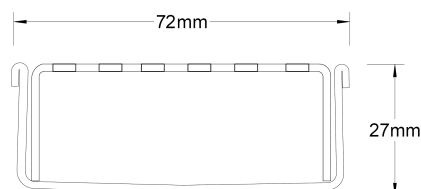

## Linear Drain

**Code** 65PASi25

**Range** 65

**Grate Style** PAS

**Category** Modular Kits

**Channel Material** Stainless Steel

**Steel Grade** 316

Grates longer than 1500mm supplied in sections. Tile Inserts longer than 1200mm supplied in sections. Channels over 3000mm supplied in sections with joiner. +/-2mm tolerance on dimensions.

Stormtech Modular Kits are supplied with grate and oversized channel to be cut down on site. One piece channel comes with pre punched spigot with outlet extender (kits up to 2000mm long). Oversized channel enables choice of outlet positions: centre, end or wherever preferred. Kits over 2000mm long and kits requiring multiple outlets are supplied with outlet on joiner plate. All kits are supplied with 2x clip-on end caps.

### SPECIFICATIONS + DIMENSIONS

|                      |  |
|----------------------|--|
| <b>Channel Width</b> | 72mm   |
| <b>Channel Depth</b> | 27mm   |
| <b>Length(s)</b>     | 900mm 1000mm 1200mm 1500mm<br>1800mm 1900mm 2000mm |
| <b>Outlet Size</b>   | DN50   |