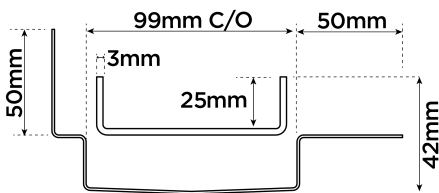

Grates longer than 1500mm supplied in sections. Tile Inserts longer than 1200mm supplied in sections. Channels over 3000mm supplied in sections with joiner. +/-2mm tolerance on dimensions.

PRODUCT APPLICATIONS

Bathroom Drainage	Shower Drainage
Aged / Health Care Drainage	Multi-Residential Drainage
Balcony Drainage	Special Needs Drainage
Commercial Drainage	Threshold Drainage
Hospitality Drainage	Suspended Slab Drainage
Paved Area Drainage	Wet Area Drainage

Copyright © Stormtech Pty Ltd. Patent 733361. Drawings not to scale, please use dimensions shown. Downloaded 09/04/2026 (please check for updates)

Visit stormtech.com.au
for tools + inspiration.

Phone **1300 653 403**

Email info@stormtech.com.au