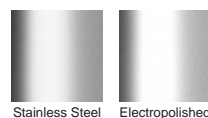

STORMTECH COLOUR FINISHES

Electroplate finishes subject to natural variation with time and local environment. Factors such as pools/surf beaches may require electropolishing. Contact us for suitability.

PRODUCT APPLICATIONS

Bathroom Drainage	Special Needs Drainage
Aged / Health Care Drainage	Threshold Drainage
Balcony Drainage	Suspended Slab Drainage
Commercial Drainage	
Courtyard / Patio Drainage	
Paved Area Drainage	

Copyright © Stormtech Pty Ltd. Patent 733361. Drawings not to scale, please use dimensions shown. Downloaded 09/04/2026 (please check for updates)