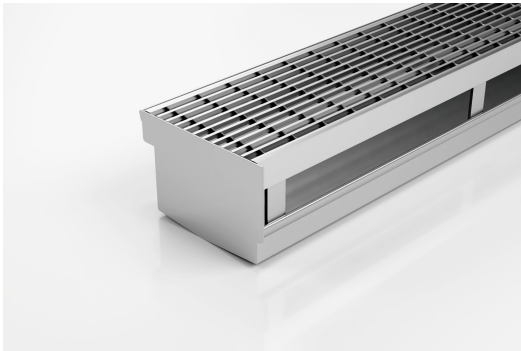

100TRTDi

Threshold with Sub-Sill

The 100TRTDi is a Threshold Drain for door track with sub sill tray featuring our 100mm wide standard grate.

For sliding and Hinged doors.

Featuring a linear stainless steel grate with concealed channel section connecting sill and sub-sill for door tracks and thresholds.

Allows door sills to be drained while having internal and external floor surfaces with no step down.

Please be aware that depending on the installation environment, for a pool installation or close to a surf beach, you may need to have your stainless steel grates electropolished.

- **Code** 100TRTDi
- **Range** Threshold
- **Grate Style** TR
- **Category** Made-to-Length
- **Channel Material** Stainless Steel
- **Steel Grade** 316