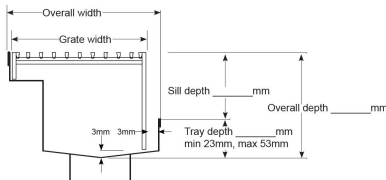

## Threshold with Sub-Sill

The 100TRTDi is a Threshold Drain for door track with sub sill tray featuring our 100mm wide standard grate.

For sliding and Hinged doors.

Featuring a linear stainless steel grate with concealed channel section connecting sill and sub-sill for door tracks and thresholds.

**Code** 100TRTDi  
**Range** Threshold  
**Grate Style** TR  
**Category** Made-to-Length  
**Channel Material** Stainless Steel  
**Steel Grade** 316

Grates longer than 1500mm supplied in sections. Tile Inserts longer than 1200mm supplied in sections. Channels over 3000mm supplied in sections with joiner. +/-2mm tolerance on dimensions.

### SPECIFICATIONS + DIMENSIONS

<b>Channel Width</b>	105mm
<b>Channel Depth</b>	Adjustable
<b>Length(s)</b>	As Required
<b>Outlet Size</b>	N/A