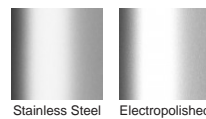

STORMTECH COLOUR FINISHES

Electroplate finishes subject to natural variation with time and local environment. Factors such as pools/surf beaches may require electropolishing. Contact us for suitability.

PRODUCT APPLICATIONS

Bathroom Drainage	Hospitality Drainage
Aged / Health Care Drainage	Paved Area Drainage
Balcony Drainage	Shower Drainage
Commercial Drainage	Multi-Residential Drainage
Courtyard / Patio Drainage	Special Needs Drainage
Pool and Spa Area Drainage	Threshold Drainage