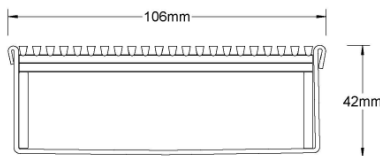

Stormtech Modular Kits are supplied with grate and oversized channel to be cut down on site. One piece channel comes with pre punched spigot with outlet extender (kits up to 2000mm long). Oversized channel enables choice of outlet positions: centre, end or wherever preferred. Kits over 2000mm long and kits requiring multiple outlets are supplied with outlet on joiner plate. All kits are supplied with 2x clip-on end caps.

**Code** 100ARi40

**Range** 100

**Grate Style** AR

**Category** Modular Kits

**Channel Material** Stainless Steel

**Steel Grade** 316

**(Grate/Channel Lengths Provided)** 900mm/1500mm, 1000mm/1500mm, 1200mm/1800mm, 1500mm/2400mm, 1800mm/3000mm, 2000mm/3000mm...

### SPECIFICATIONS + DIMENSIONS

<b>Channel Width</b>	106mm			
<b>Channel Depth</b>	42mm			
<b>Length(s)</b>	1000mm	1500mm	2000mm	2500mm
	3000mm	3500mm	4000mm	4500mm
	5000mm	5500mm	6000mm	
<b>Outlet Size</b>	DN40, DN50, DN65, DN80, DN100			

Grates longer than 1500mm supplied in sections. Tile Inserts longer than 1200mm supplied in sections. Channels over 3000mm supplied in sections with joiner. +/-2mm tolerance on dimensions.