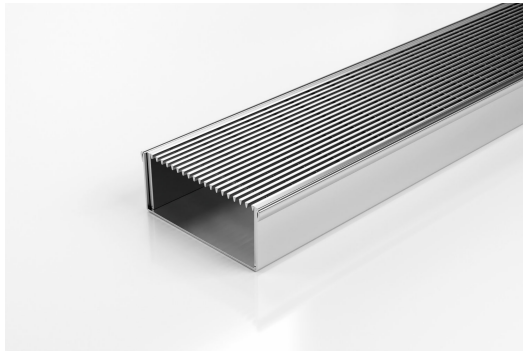

## Linear Drain

The 100ARi40 is the original premium architectural grate featuring a 2mm wire/2.5mm gap.

Manufactured from 316 marine grade stainless steel this drainage is modular stainless steel kit Please be aware that depending on the installation environment, for a pool installation or close to a surf beach, you may need to have your stainless steel grates electropolished.

Stormtech Modular Kits are supplied with grate and oversized channel to be cut down on site. One piece channel comes with pre punched spigot with outlet extender (kits up to 2000mm long). Oversized channel enables choice of outlet positions: centre, end or wherever preferred. Kits over 2000mm long and kits requiring multiple outlets are supplied with outlet on joiner plate. All kits are supplied with 2x clip-on end caps.

**Code** 100ARi40

**Range** 100

**Grate Style** AR

**Category** Modular Kits

**Channel Material** Stainless Steel

**Steel Grade** 316

**(Grate/Channel Lengths Provided)** 900mm/1500mm, 1000mm/1500mm, 1200mm/1800mm, 1500mm/2400mm, 1800mm/3000mm, 2000mm/3000mm...