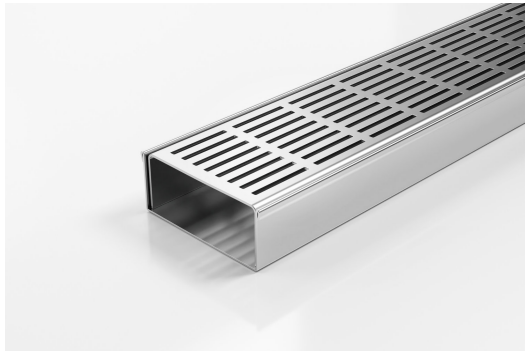

ARCHITECTURAL
GRATES + DRAINS

100PSi40

Linear Drain

Code 100PSi40
Range 100
Grate Style PS
Category Modular Kits
Channel Material Stainless Steel
Steel Grade 316

Grates longer than 1500mm supplied in sections. Tile Inserts longer than 1200mm supplied in sections. Channels over 3000mm supplied in sections with joiner. +/-2mm tolerance on dimensions.

The 100PSi40 is a punched slot grate design.

This slot perforated grate manufactured from 316 marine grade stainless steel combined with stainless steel channel offers an affordable option to use the Slimline drainage system.

Stormtech Modular Kits are supplied with grate and oversized channel to be cut down on site. One piece channel comes with pre punched spigot with outlet extender (kits up to 2000mm long). Oversized channel enables choice of outlet positions: centre, end or wherever preferred. Kits over 2000mm long and kits requiring multiple outlets are supplied with outlet on joiner plate. All kits are supplied with 2x clip-on end caps.