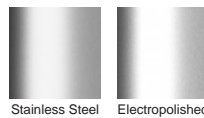

**Steel Grade** 316

Grates longer than 1500mm supplied in sections. Tile Inserts longer than 1200mm supplied in sections. Channels over 3000mm supplied in sections with joiner. +/-2mm tolerance on dimensions.

### STORMTECH COLOUR FINISHES

Electroplate finishes subject to natural variation with time and local environment. Factors such as pools/surf beaches may require electropolishing. Contact us for suitability.