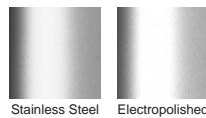

STORMTECH COLOUR FINISHES

Electroplate finishes subject to natural variation with time and local environment. Factors such as pools/surf beaches may require electropolishing. Contact us for suitability.

PRODUCT APPLICATIONS

Bathroom Drainage	Hospitality Drainage
Aged / Health Care Drainage	Paved Area Drainage
Balcony Drainage	Shower Drainage
Commercial Drainage	Multi-Residential Drainage
Courtyard / Patio Drainage	Special Needs Drainage
Pool and Spa Area Drainage	Threshold Drainage

Copyright © Stormtech Pty Ltd. Patent 733361. Drawings not to scale, please use dimensions shown. Downloaded 17/11/2024 (please check for updates)