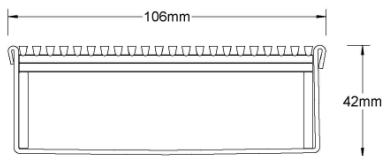

ARCHITECTURAL
GRATES + DRAINS

100PSi40

Linear Drain

Code 100PSi40
Range 100
Grate Style PS
Category Modular Kits
Channel Material Stainless Steel
Steel Grade 316

Grates longer than 1500mm supplied in sections. Tile Inserts longer than 1200mm supplied in sections. Channels over 3000mm supplied in sections with joiner. +/-2mm tolerance on dimensions.

The 100PSi40 is a punched slot grate design.

This slot perforated grate manufactured from 316 marine grade stainless steel combined with stainless steel channel offers an affordable option to use the Slimline drainage system.

Stormtech Modular Kits are supplied with grate and oversized channel to be cut down on site. One piece channel comes with pre punched spigot with outlet extender (kits up to 2000mm long). Oversized channel enables choice of outlet positions: centre, end or wherever preferred. Kits over 2000mm long and kits requiring multiple outlets are supplied with outlet on joiner plate. All kits are supplied with 2x clip-on end caps.

(Grate/Channel Lengths Provided) 900mm/1500mm, 1000mm/1500mm, 1200mm/1800mm, 1500mm/2400mm, 1800mm/3000mm, 2000mm/3000mm

SPECIFICATIONS + DIMENSIONS

Channel Width	106mm			
Channel Depth	42mm			
Length(s)	1000mm	1500mm	2000mm	2500mm
	3000mm	3500mm	4000mm	4500mm
	5000mm	5500mm	6000mm	
Outlet Size	DN40, DN50, DN65, DN80, DN100			