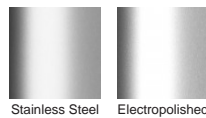

**Steel Grade** 316

Grates longer than 1500mm supplied in sections. Tile Inserts longer than 1200mm supplied in sections. Channels over 3000mm supplied in sections with joiner. +/-2mm tolerance on dimensions.

### STORMTECH COLOUR FINISHES

Electroplate finishes subject to natural variation with time and local environment. Factors such as pools/surf beaches may require electropolishing. Contact us for suitability.