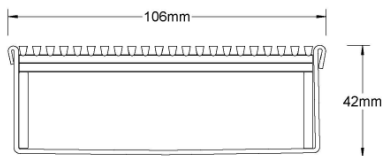

Stormtech Modular Kits are supplied with grate and oversized channel to be cut down on site. One piece channel comes with pre punched spigot with outlet extender (kits up to 2000mm long). Oversized channel enables choice of outlet positions: centre, end or wherever preferred. Kits over 2000mm long and kits requiring multiple outlets are supplied with outlet on joiner plate. All kits are supplied with 2x clip-on end caps.

**(Grate/Channel Lengths Provided) 900mm/1500mm, 1000mm/1500mm, 1200mm/1800mm, 1500mm/2400mm, 1800mm/3000mm, 2000mm/3000mm**

**Code** 100PSi40

**Range** 100

**Grate Style** PS

**Category** Modular Kits

**Channel Material** Stainless Steel

**Steel Grade** 316

Grates longer than 1500mm supplied in sections. Tile Inserts longer than 1200mm supplied in sections. Channels over 3000mm supplied in sections with joiner. +/-2mm tolerance on dimensions.

### SPECIFICATIONS + DIMENSIONS

<b>Channel Width</b>	106mm			
<b>Channel Depth</b>	42mm			
<b>Length(s)</b>	1000mm	1500mm	2000mm	2500mm
	3000mm	3500mm	4000mm	4500mm
	5000mm	5500mm	6000mm	
<b>Outlet Size</b>	DN40, DN50, DN65, DN80, DN100			