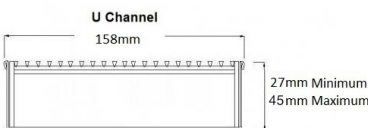

## Linear Drain

304 stainless steel grate and channel up to 125mm wide and custom channel depth.

Depth between 27mm and 135mm for a U shape Channel.

Available with a 5mm wire x 5mm gap, 5mm wire x 5mm gap or 5mm wire x 5mm gap GRATE GRIP slip resistant dimple finish.

### SPECIFICATIONS + DIMENSIONS

<b>Channel Width</b>	135mm
<b>Channel Depth</b>	27mm - 135mm
<b>Length(s)</b>	As Required
<b>Outlet Size</b>	DN40, DN50, DN65, DN80, DN100

Copyright © Stormtech Pty Ltd. Patent 733361. Drawings not to scale, please use dimensions shown. Downloaded 09/04/2026 (please check for updates)

Grates longer than 1500mm supplied in sections. Tile Inserts longer than 1200mm supplied in sections. Channels over 3000mm supplied in sections with joiner. +/-2mm tolerance on dimensions.