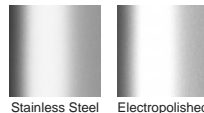

STORMTECH COLOUR FINISHES

Electroplate finishes subject to natural variation with time and local environment. Factors such as pools/surf beaches may require electropolishing. Contact us for suitability.

PRODUCT APPLICATIONS

Bathroom Drainage	Pool and Spa Area Drainage
Aged / Health Care Drainage	Hospitality Drainage
Balcony Drainage	Paved Area Drainage
Commercial Drainage	Shower Drainage
Courtyard / Patio Drainage	Multi-Residential Drainage
Driveway Drainage	Special Needs Drainage

Copyright © Stormtech Pty Ltd. Patent 733361. Drawings not to scale, please use dimensions shown.
Downloaded 29/06/2024 (please check for updates)