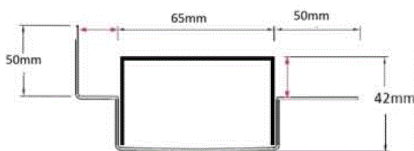

### SPECIFICATIONS + DIMENSIONS

<b>Channel Width</b>	65mm
<b>Channel Depth</b>	42mm
<b>Length(s)</b>	As Required
<b>Outlet Size</b>	DN40, DN50, DN65

Grates longer than 1500mm supplied in sections. Tile Inserts longer than 1200mm supplied in sections. Channels over 3000mm supplied in sections with joiner. +/-2mm tolerance on dimensions.